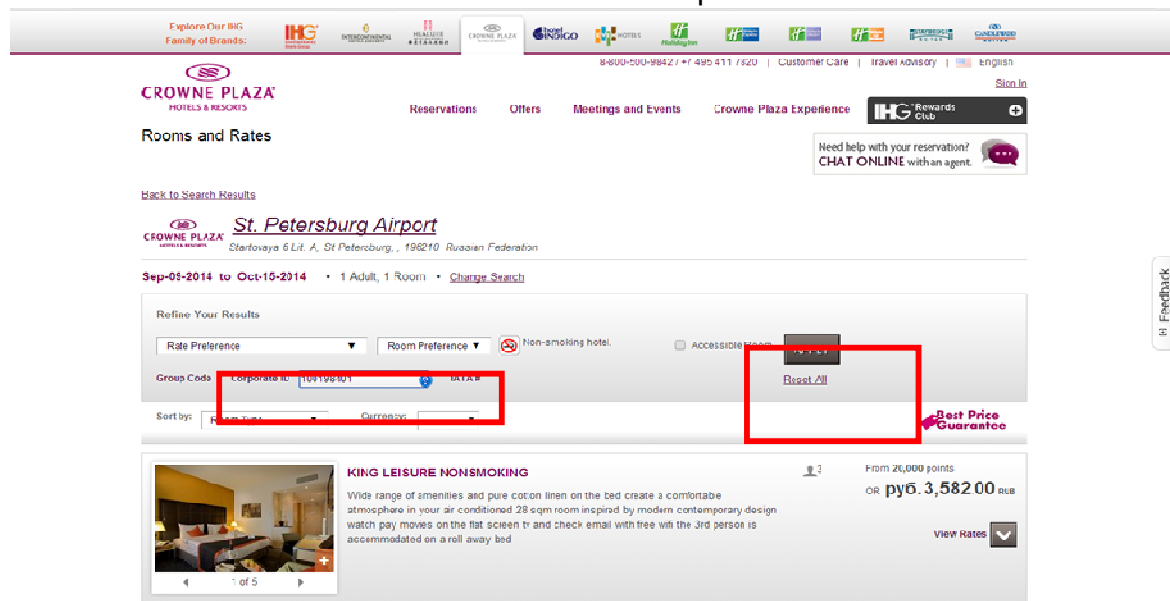

### STEP 2

Enter your dates of stay\*, number of adults, number of children, number of rooms and press **CHECK RATES & AVAILABILITY**

\*Please note that the dates of your stay must be within 09.09.14 and 16.09.14

### STEP 3

Click **CORPORATE ID** and enter **100198401** and press **APPLY**

**Best Price Guarantee**

 **KING LEISURE RENOVATED** 3 From 20,000 points  
OR **py6.3,800.00** RUB

Wide range of amenities and pure cotton linen on the bed create a comfortable atmosphere in your air conditioned 28 sqm room inspired by modern contemporary design watch pay movies on the flat screen tv and check email with free wifi the 3rd person is accommodated on a roll away bed