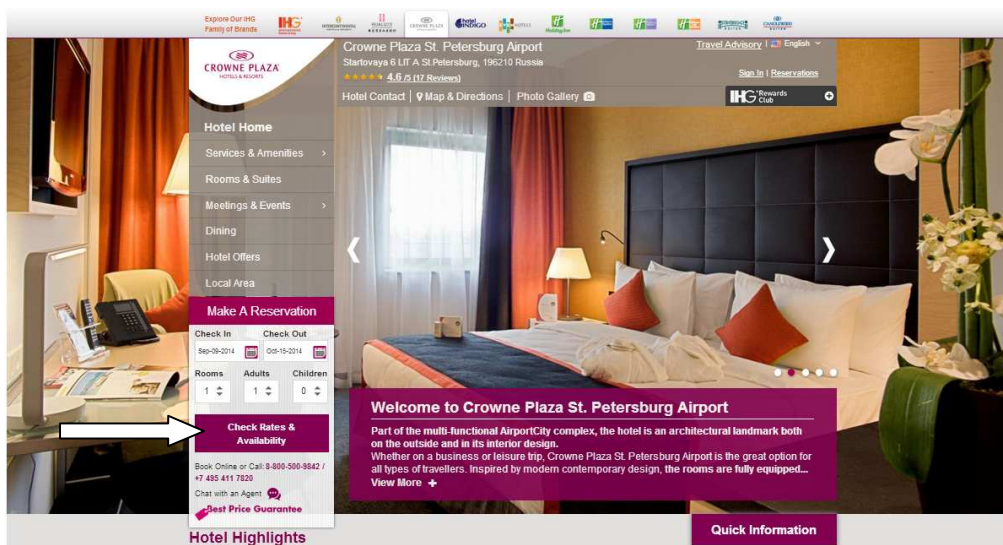

How to book a room at Crowne Plaza St. Petersburg Airport hotel at special rate?

Are you going to Euro Tour “RedExpress Russian Open” 2014 and would like to book a hotel room in 100 meters away from the tournament venue? It’s easy!

STEP 1

Go to <http://www.ihg.com/crowneplaza/hotels/us/en/st-petersburg/ledap/hoteldetail>

STEP 2

Enter your dates of stay*, number of adults, number of children, number of rooms and press **CHECK RATES & AVAILABILITY**